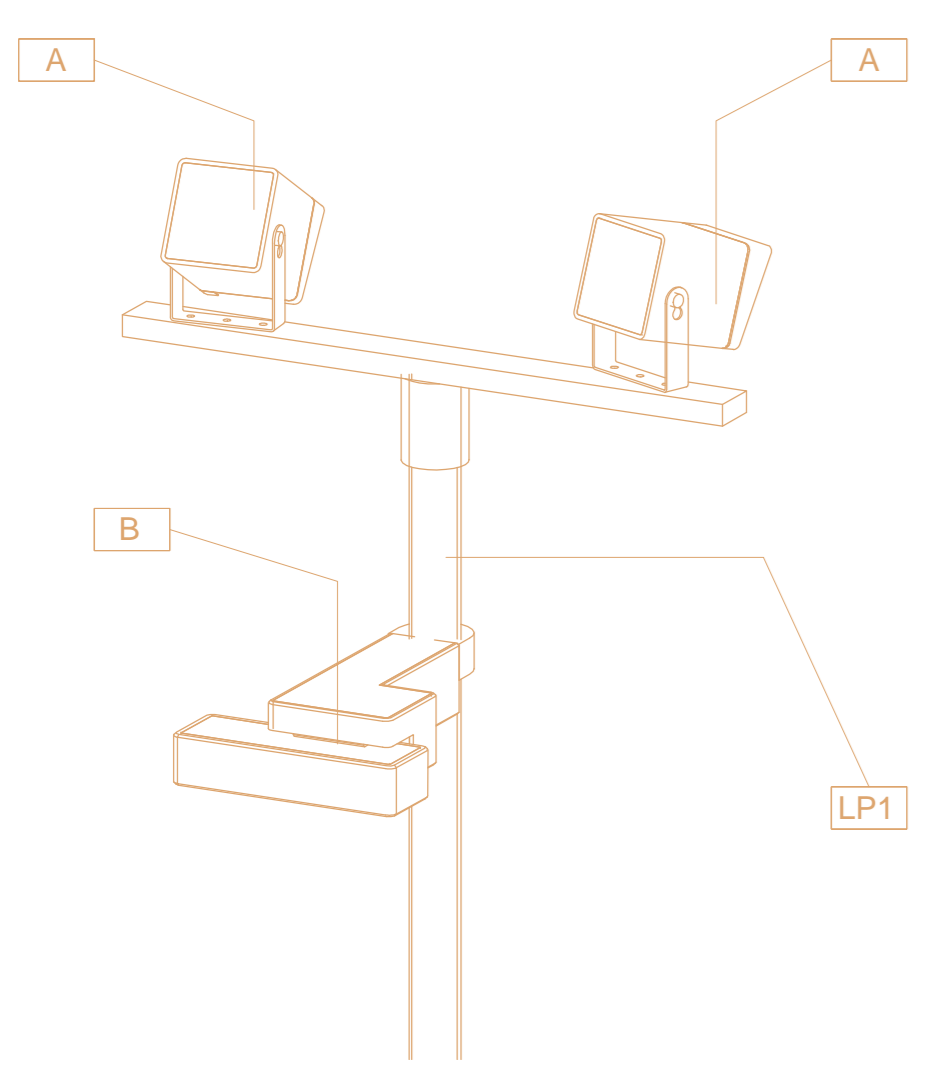

Sample Notes

2 P1 Post Group.

6 P5 Post Group

3 P2 Post Group.

4 P3 Post Group.

5 P4 Post Group

1 Posts  
1 : 250

Please see luminaire schedule for more info

REV	DESCRIPTION	BY	DATE
001	PRELIMINARY ISSUE	SR	25.01.21

**Lybtech Ltd**  
 153 Skipton Road,  
 Harrogate,  
 North Yorkshire  
 HG1 4LJ

**Easingwold District Council**

Site: Millfield, jogging track & skate park  
 Title: Post Scheme Lighting Layout

SCALE	DATE	DESIGNER	CHECKER
1 : 250	25/01/21	S.Ripley	M.Bryon
PROJECT NO:	3952	SCHEME NO:	A102
			P01