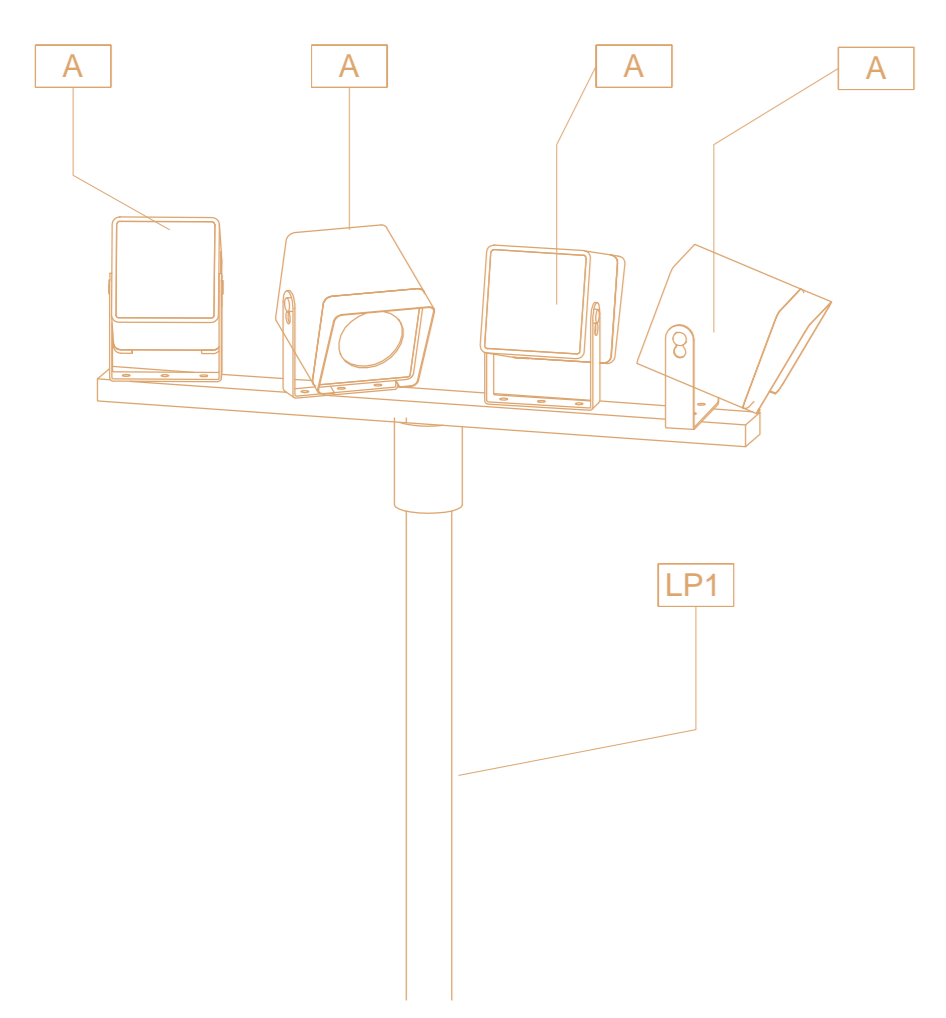

Sample Notes

2 P1 Post Group.

6 P5 Post Group

3 P2 Post Group.

4 P3 Post Group.

5 P4 Post Group

1 Posts  
1 : 250

Please see luminaire schedule for more info

REV	DESCRIPTION	BY	DATE
001	PRELIMINARY ISSUE	SR	25.01.21

**Lybtech Ltd**  
 153 Skipton Road,  
 Harrogate,  
 North Yorkshire  
 HG1 4LJ

**Easingwold District Council**

Site: Millfield, jogging track & skate park  
 Title: Post Scheme Lighting Layout

SCALE	DATE	DESIGNER	CHECKER
1 : 250	25/01/21	S.Ripley	M.Bryon
PROJECT NO:	3952	SCHEME NO:	A102
			P01