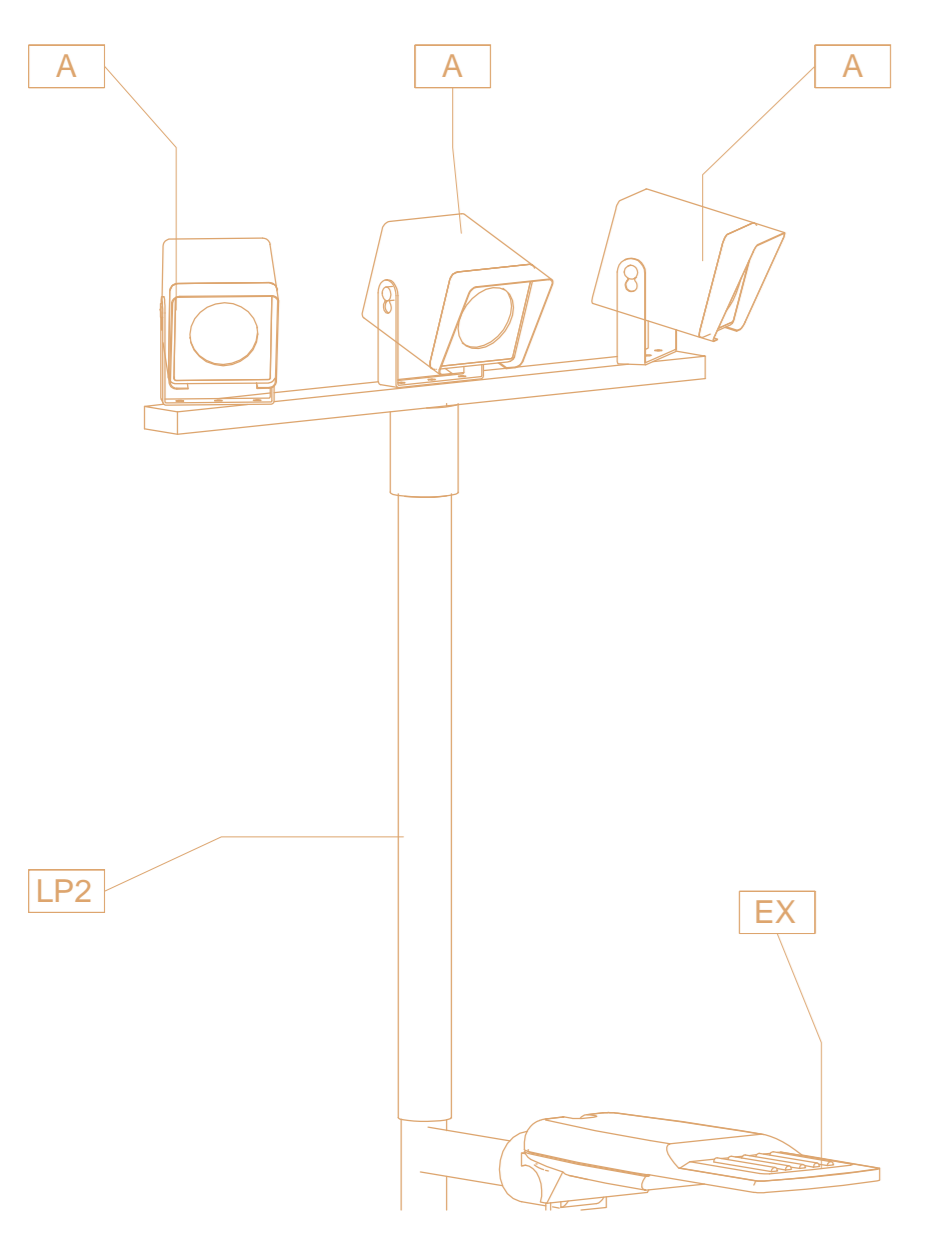

Sample Notes

2 P1 Post Group.

6 P5 Post Group

3 P2 Post Group.

4 P3 Post Group.

5 P4 Post Group

1 Posts  
1 : 250

Please see luminaire schedule for more info

REV	DESCRIPTION	BY	DATE
001	PRELIMINARY ISSUE	SR	25.01.21

**Lybtech Ltd**  
 153 Skipton Road,  
 Harrogate,  
 North Yorkshire  
 HG1 4LJ

**Easingwold District Council**

Site: Millfield, jogging track & skate park  
 Title: Post Scheme Lighting Layout

SCALE	DATE	DESIGNER	CHECKER
1 : 250	25/01/21	S.Ripley	M.Bryon
PROJECT NO:	3952	SCHEME NO:	A102
			P01