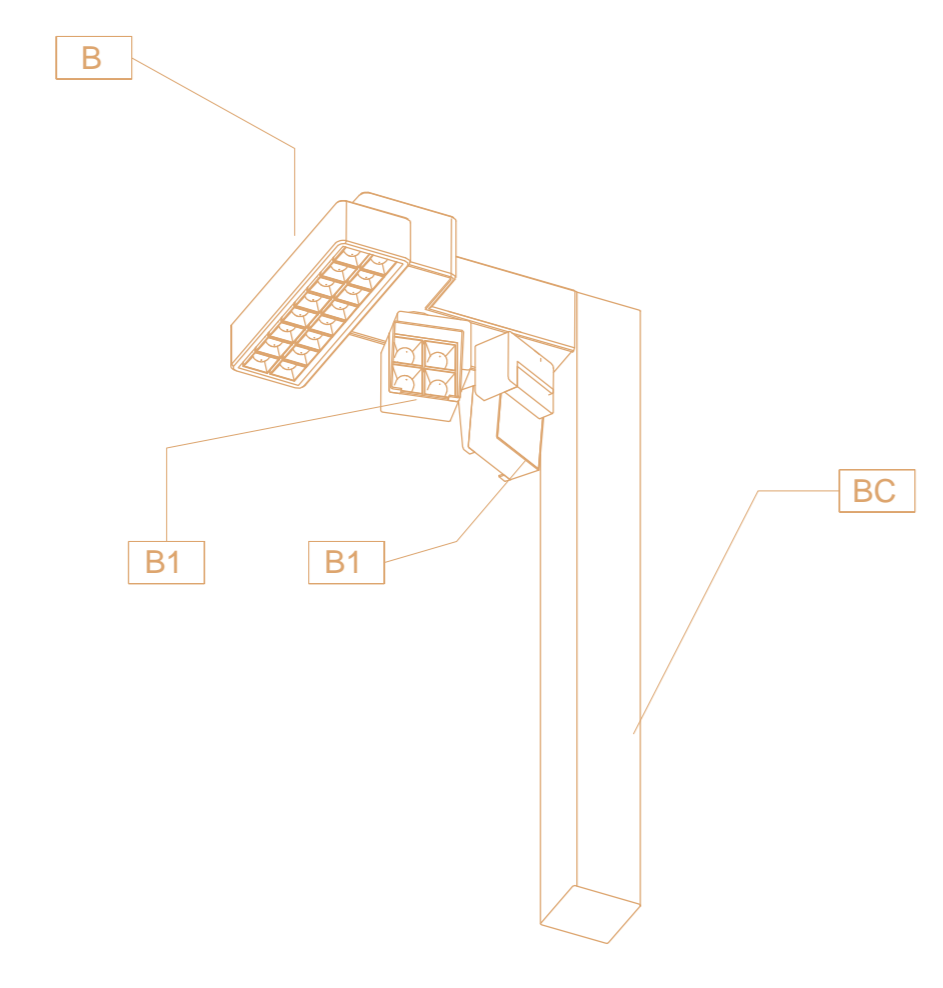

Sample Notes

2 P1 Post Group.

6 P5 Post Group

3 P2 Post Group.

4 P3 Post Group.

5 P4 Post Group

1 Posts  
1 : 250

Please see luminaire schedule for more info

SCALE	DATE	DESIGNER	CHECKER
1 : 250	25/01/21	S.Ripley	M.Bryon
PROJECT NO:	3952	SCHEME NO:	A102
			P01